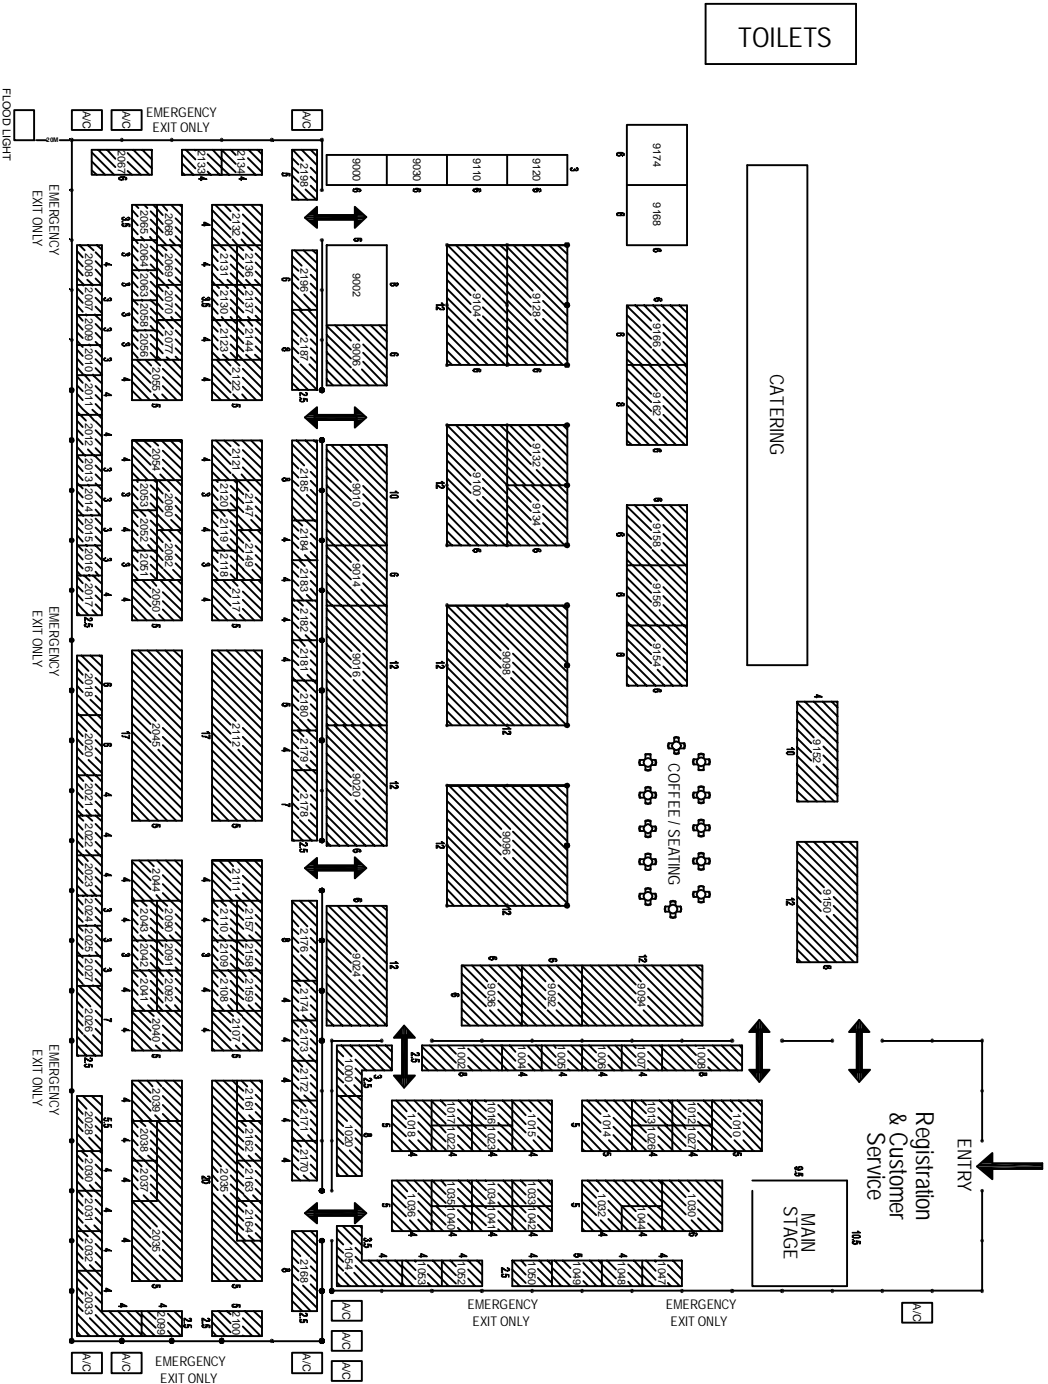

Mining & Energy New South Wales Exhibition 2009

22 - 24 September
Muswellbrook Showgrounds, Muswellbrook NSW

www.me.reedexhibitions.com.au
Contact: Peter Thompson - Account Manager
Tel: (02) 9422 2472
Fax: (02) 9993 8342
email: peter.thompson@reedexhibitions.com.au

- FLOORPLAN SUBJECT TO CHANGE -

www.reedexhibitions.com.au
REED EXHIBITIONS
Reed Exhibitions
Level 14, 100 Market Street
Sydney NSW 2000
Tel: (02) 9232 2000 Fax: (02) 9232 2001
MAB03224wg SF 02.09.09