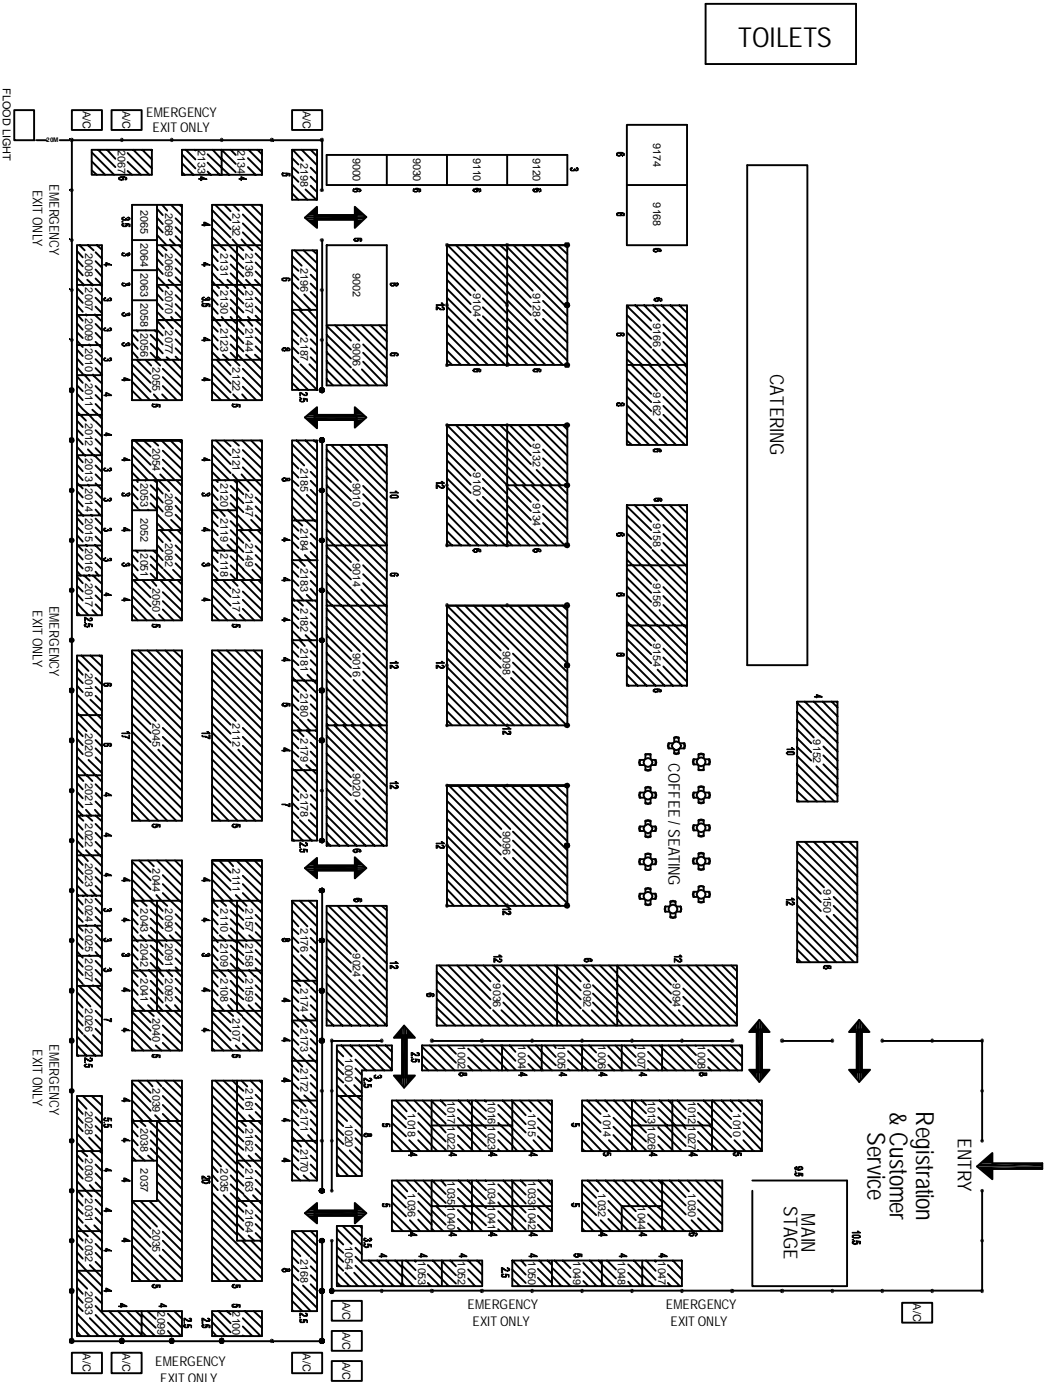

Mining & Energy New South Wales Exhibition 2009

22 - 24 September
Muswellbrook Showgrounds, Muswellbrook NSW

- FLOORPLAN SUBJECT TO CHANGE -

www.me.reedexhibitions.com.au
 Contact: Peter Thompson - Account Manager
 Tel: (02) 9422 2472
 Fax: (02) 9993 8342
 email: peter.thompson@reedexhibitions.com.au