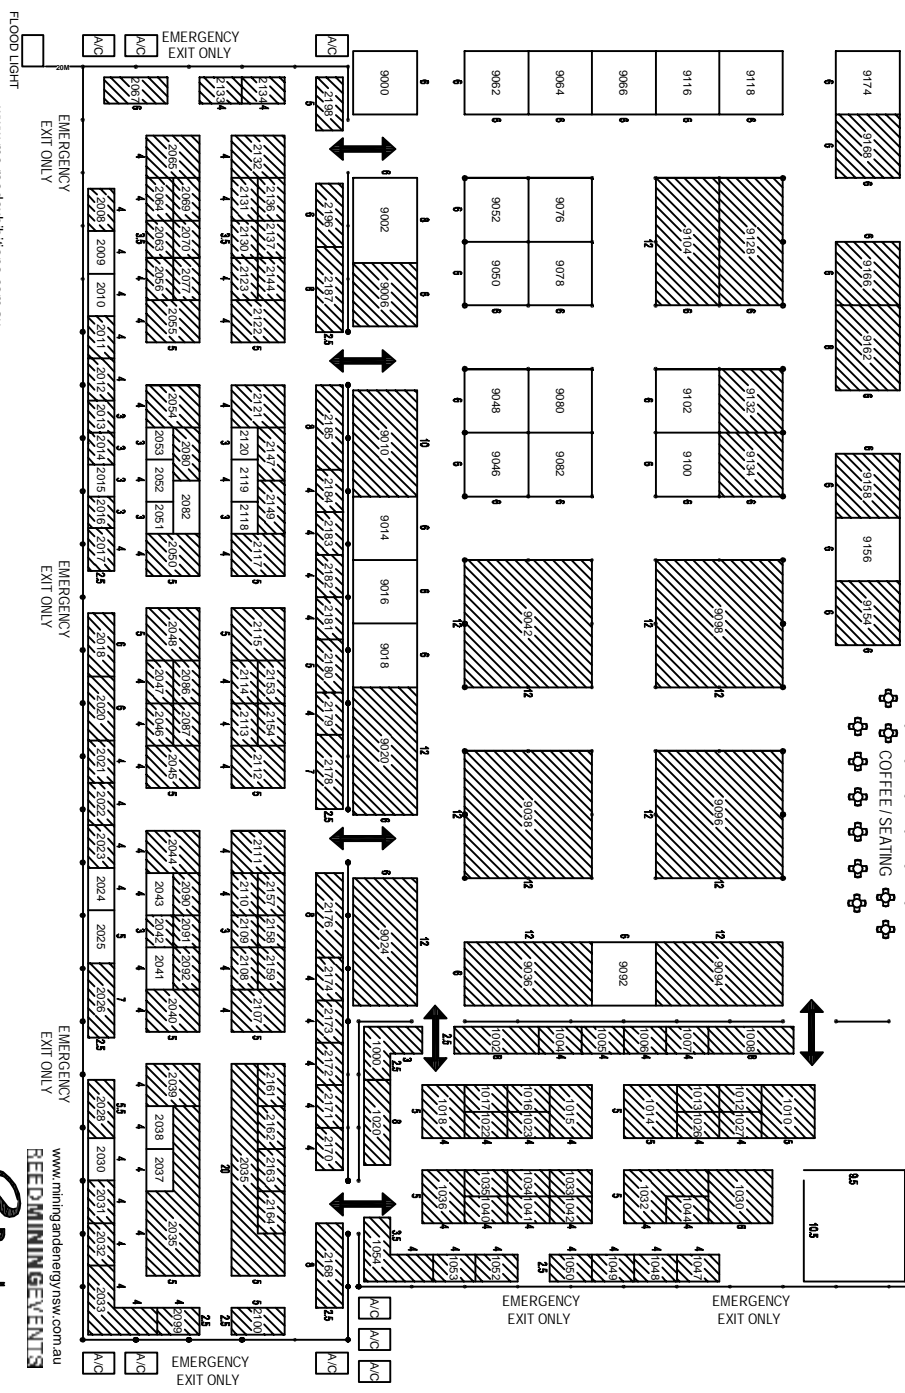

Contact: Peter Thompson - Account Manager
Tel: (02) 9422 2472
Fax: (02) 9993 8342
email: peter.thompson@reedexhibitions.com.au

- FLOORPLAN SUBJECT TO CHANGE -

Reed Exhibitions
www.miningandenergy.nsw.com.au
www.reedminingevents.com.au